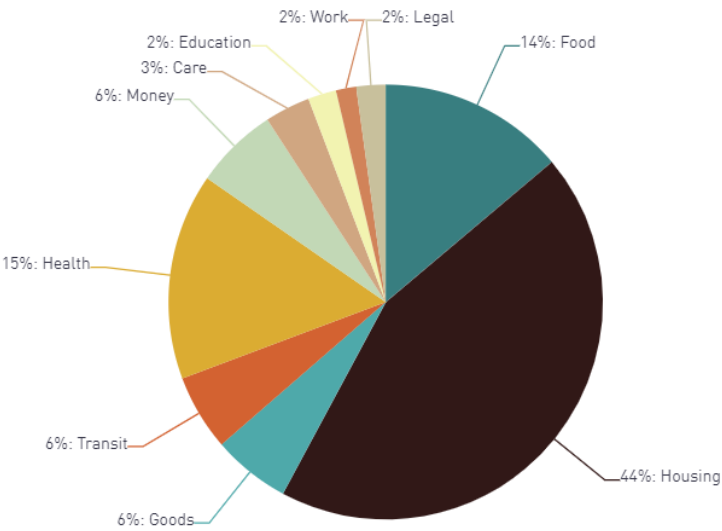

Idaho Statewide Data

4.1.24-4.30.24

- Number of searches: **5,546** searches
- Number of new programs: **44** free or reduced-cost programs were added to the network. There are currently 4,290 programs serving Idaho.
- Number of new claimed programs: **6** Community-Based Organizations took ownership of their program listing(s) by claiming their program.
- Overall Claim Rate: **28%**

■ Searches
 ■ Program
 ■ Postal

① Searches by Category | 2024-04-01 to 2024-04-30

① Most Common Search Terms | 2024-04-01 to 2024-04-30

TERM	DOMAIN	SEARCHES
help pay for housing	housing	166
housing	housing	148
food pantry	food	125
help pay for utilities	housing	114
help find housing	housing	113
rent	housing	68
rental assistance	housing	59
food	food	56
help pay for gas	transit	49
emergency food	food	44
temporary shelter	housing	43
housing vouchers	housing	41
utilities	housing	37
help pay for car	money	35
help pay for internet or phone	housing	33