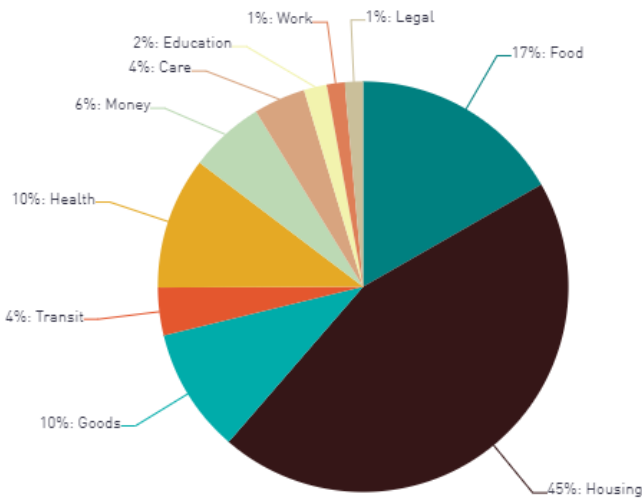

Idaho Statewide Data

12.1.23-12.31.23

- Number of searches: **7,811** searches
- Number of new programs: **24** free or reduced-cost programs were added to the network. There are currently 4,215 programs serving Idaho.
- Number of new claimed programs: **14** Community-Based Organizations took ownership of their program listing(s) by claiming their program.
- Overall Claim Rate: **28%**

① Searches by Category | 2023-12-01 to 2023-12-31

① Most Common Search Terms | 2023-12-01 to 2023-12-31

TERM	DOMAIN	SEARCHES
help pay for housing	housing	335
food pantry	food	193
housing	housing	172
rent	housing	162
rental assistance	housing	145
temporary shelter	housing	99
food delivery	food	96
help pay for utilities	housing	90
help find housing	housing	88
help pay for food	food	86
meals	food	80
housing vouchers	housing	71
toys & gifts	goods	69
food	food	69
rent assistance	housing	64